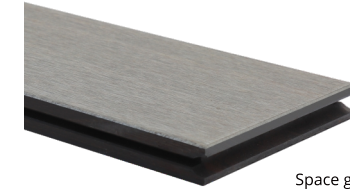

Specifications

dassoXTR SPACE GREY bamboo decking has two color option in one product: Space grey in smooth and espresso in reeded. And it is grooved lengthwise easily for hidden clip installation and short ends with T&G profile.

Product Code XD20-SG2-5TG-PSS-G

Size(mm) L1850xW137xT20mm

Space grey side